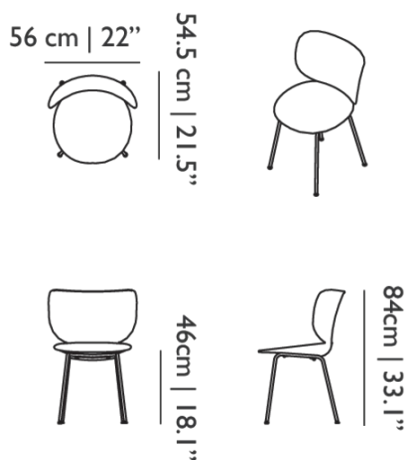

Product

WIDTH 56cm | 22"

HEIGHT 84cm | 33.1"

DEPTH 54.5cm | 21.5"

WEIGHT NETTO 5.2kg | 11.46lbs

Packaging

WIDTH 70.5cm | 27.8"

HEIGHT 60.5cm | 23.8"

COMPLIANCE

CE, OEKO-TEX

SEAT DEPTH

45cm | 17.7"

SEAT HEIGHT

46cm | 18.1"

SEAT WIDTH

50cm | 19.7"

WEIGHT CAPACITY

110kg | 242.51lbs

Hana Chairs Un-Upholstered Set of 2 / Non-Stackable Chrome Legs

Dimensions

Product

WIDTH 56cm | 22"
HEIGHT 84cm | 33.1"
DEPTH 54.5cm | 21.5"
WEIGHT NETTO 5.2kg | 11.46lbs

Packaging

WIDTH 70.5cm | 27.8"
HEIGHT 60.5cm | 23.8"
CUBAGE 0.28m³ | 9.79ft³
LENGTH 65cm | 25.6"
WEIGHT 16kg | 35.27lbs

Technical

ADDITIONAL

the price you see is per box containing 2 pieces.

MATERIAL

PPGF and Steel

COMPLIANCE