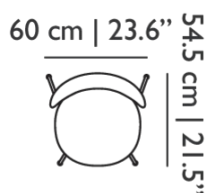

WIDTH 70.5cm | 27.8"
HEIGHT 60.5cm | 23.8"
CUBAGE 0.28m³ | 9.79ft³
LENGTH 65cm | 25.6"
WEIGHT 16kg | 35.27lbs

Technical

ADDITIONAL

the price you see is per box containing 2 pieces.

MATERIAL

PPGF and Steel

COMPLIANCE

CE, OEKO-TEX

SEAT DEPTH

45cm | 17.7"

SEAT HEIGHT

46cm | 18.1"

SEAT WIDTH

50cm | 19.7"

WEIGHT CAPACITY

110kg | 242.51lbs

Hana Chairs Un-Upholstered Set of 2 / Stackable Black Legs

Dimensions

Product

WIDTH 60cm | 23.6"

HEIGHT 84cm | 33.1"

DEPTH 54.5cm | 21.5"

WEIGHT NETTO 5.7kg | 12.57lbs

Packaging

WIDTH 62.5cm | 24.6"

HEIGHT 58.5cm | 23"

CUBAGE 0.26m³ | 9.04ft³

LENGTH 70cm | 27.6"

WEIGHT 11.4kg | 25.13lbs

Technical

ADDITIONAL