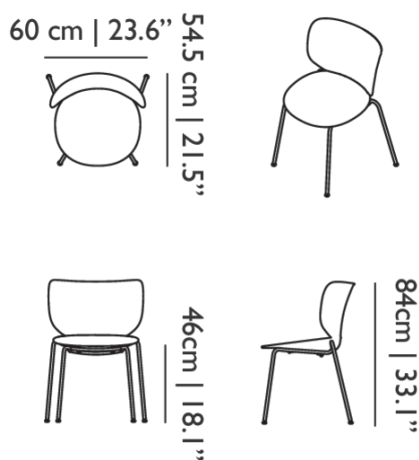

Product

WIDTH 56cm | 22"

HEIGHT 84cm | 33.1"

DEPTH 54.5cm | 21.5"

WEIGHT NETTO 5.2kg | 11.46lbs

Packaging

WIDTH 70.5cm | 27.8"

HEIGHT 60.5cm | 23.8"

Packaging

WIDTH 62.5cm | 24.6"

HEIGHT 58.5cm | 23"

CUBAGE 0.26m³ | 9.04ft³

LENGTH 70cm | 27.6"

WEIGHT 11.4kg | 25.13lbs

Technical

ADDITIONAL

46cm | 18.1"

SEAT WIDTH

50cm | 19.7"

WEIGHT CAPACITY

110kg | 242.51lbs

STACKABLE

Yes, max 5 high

Hana Chairs Un-Upholstered Set of 2 / Stackable Chrome Legs

Dimensions

Product

WIDTH 60cm | 23.6"
HEIGHT 84cm | 33.1"
DEPTH 54.5cm | 21.5"
WEIGHT NETTO 5.7kg | 12.57lbs

Packaging

WIDTH 62.5cm | 24.6"
HEIGHT 58.5cm | 23"
CUBAGE 0.26m³ | 9.04ft³
LENGTH 70cm | 27.6"
WEIGHT 11.4kg | 25.13lbs