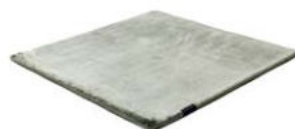

STUDIO NYC PEARL EDITION

bright rust 3765

copper 3934

cranberry 3705

lady rose 3599

pastel plum 3598

dark blue 3933

aquamarine 3593

arctic grey 3936

mint 3594

pastel spring 3595

dark green 3744

willow green 3704

frosty grey 3929

powder 3596

beige grey 3930

Technical facts

ID:	3933
manufacture:	handwoven
name:	Studio NYC Pearl Edition
colour:	dark blue
pile material:	viscose
pile length:	0,8 cm
total height:	1,4 cm
overall weight per sqm:	5,7 kg
standard sizes:	170x240 cm 200x200 cm 200x300 cm 250x350 cm 300x400 cm
custom sizes:	available
max. size:	500 x 1200 cm
custom colours:	on request
custom shapes:	available
outdoor use:	not suitable
durability:	for low usage
sound absorbing:	highly
anti static:	yes